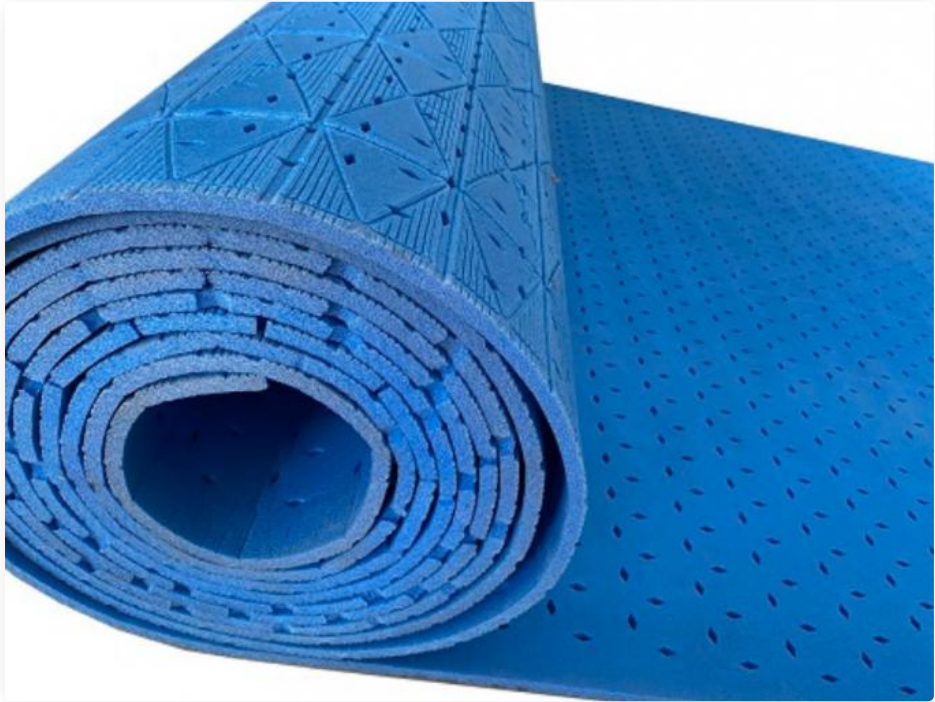

Premium shock pad underlay specifically designed for artificial grass sports fields, certified to meet FIFA and FIFA2024 standards.

Product Name	FIFA & FIFA2024 Certified Shock Pad Underlay For Artificial Grass
Thickness	10mm; 12mm; 15mm; Customizable
Density	30kg/m ³ ; 50kg/m ³ ; 70kg/m ³ ; 80kg/m ³ ; Customizable
Certificate	FIFA Quality & FIFA Quality Pro; FIFA 2024; FIH; WR; ISO, etc.
Material	PE Foam
Color	Red; Blue; Green; Customizable
Application	Sports field; soccer fields; rugby fields; hockey fields; etc.

Customized roll length according to site size to reduce on-site installation losses

The product will not rot or powder, and has a long service life

Closed-cell foaming ensures that the product does not absorb water, making the product performance more stable

Double-sided slot design ensures that the product is laid more smoothly and is not affected by weather

Special slot design ensures good water permeability and helps lawn drainage

The product has a beautiful appearance and provides a comfortable aesthetic