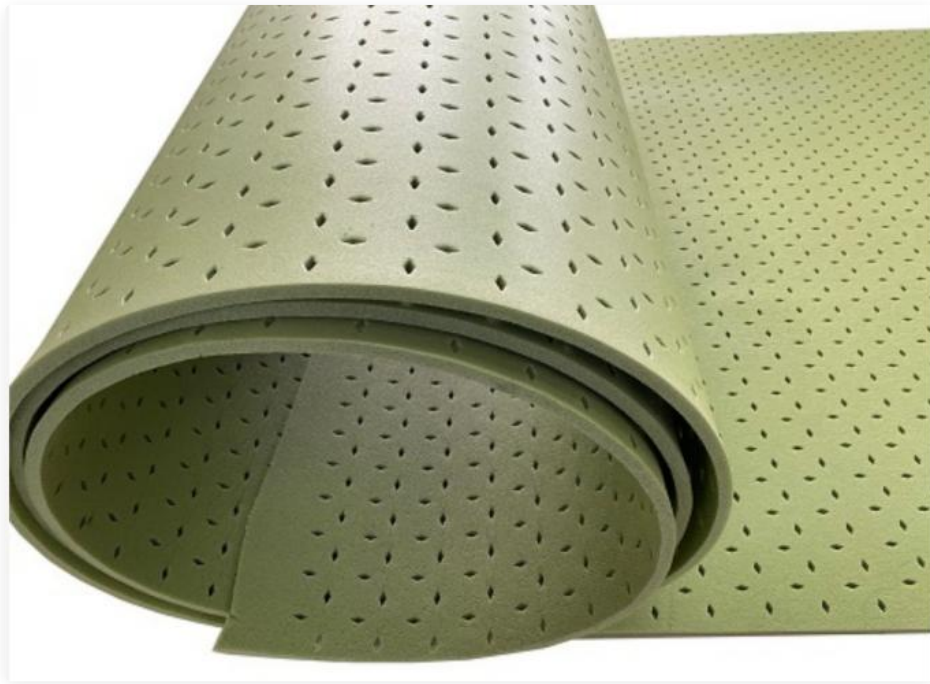

Premium shock pad underlay specifically designed for artificial grass sports fields, certified to meet FIFA and FIFA2024 standards.

Product Name	FIFA & FIFA2024 Certified Shock Pad Underlay For Artificial Grass
Thickness	10mm; 12mm; 15mm; Customizable
Density	30kg/m ³ ; 50kg/m ³ ; 70kg/m ³ ; 80kg/m ³ ; Customizable
Certificate	FIFA Quality & FIFA Quality Pro; FIFA 2024; FIH; WR; ISO, etc.
Material	PE Foam
Color	Red; Blue; Green; Customizable
Application	Sports field; soccer fields; rugby fields; hockey fields; etc.

Shock Pad

Taihui Shock Pad Advantages

Lightweight and easy to install, shortening both installation time and installation costs

Excellent vibration absorption and ball rebound performance to avoid injuries

Customized roll length according to site size to reduce on-site installation losses

The product will not rot or powder, and has a long service life

Closed-cell foaming ensures that the product does not absorb water, making the product performance more stable

Double-sided slot design ensures that the product is laid more smoothly and is not affected by weather

Special slot design ensures good water permeability and helps lawn drainage

The product has a beautiful appearance and provides a comfortable aesthetic